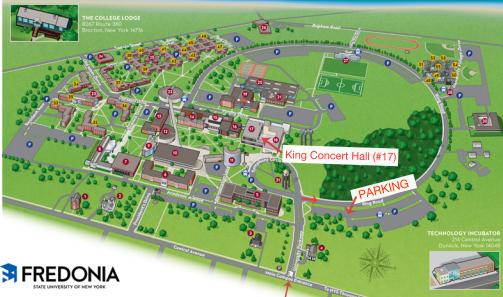

ACADEMIC AND ADMINISTRATIVE

- **1 Fenner House**
  Office of Admissions
- **2 Lanford House**
- **3 Foundation House**
  Fredonia College Foundation
  Marketing and Communications
- **4 Alumni House and Conference Center**
- **5 Thompson Hall**
  College of Education
  Communication Disorders and Sciences
  Graduate Studies
  History
  ITS Service Center
  School of Business
  Social Sciences
- **6 Fenton Hall**
  Classrooms
  Computer and Information Sciences
  English
  Lifelong Learning
  Mathematical Sciences
  World Languages and Cultures
  Philosophy
  President's Office

- **7 Houghton Hall**
- **8 Science Center**
  Biology
  Biochemistry and Chemistry
- **9 Carnahan-Jackson Center**
  Learning Center
- **10 Reed Library**
- **11 Maytum Hall**
  Academic Affairs
  Accounting/Accounts Payable
  Budget
  Computing Center
  Engagement and Economic Development
  Finance and Administration
  Financial Aid
  Human Resources
  Internal Control
  Mail Services
  Payroll
  Property Control
  Purchasing
  Student Affairs
  University Services
- **12 McEwen Hall**
  Classrooms
  Communication

- Fredonia Radio Systems
- **13 Jewett Hall**
  Geosciences
  Physics
- **14 Mason Hall**
  School of Music
- **15 Juliet J. Rosch Recital Hall**
- **16 Robert and Marilyn Maytum Music Rehearsal Halls**
- **17 King Concert Hall**
- **18 Michael C. Rockefeller Arts Center**
  Theatre and Dance
  Visual Arts and New Media
- **19 Dods Hall**
  Athletics and Recreation
- **20 Steele Hall**
- **21 Natatorium**
- **22 Williams Center**
  Campus Life Office
  Centre Pointe Lounge
  Credit Union
  Horizon Room
  Ticket Office
  Tim Hortons
  Volunteer Services

- **23 University Commons**
  Bookstore
  Convenience Store
  Cranston Marché
  Starbucks Coffee
- **24 LoGrasso Hall**
  Counseling Center
  Health Center
  International Education
- **25 Campus and Community Children's Center**
- **26 University Stadium**
- **27 Park and Ride**
- **28 Services Complex**
  Central Receiving
  Facilities Services
  FSA Commissary
  Garage
  Grounds
  Maintenance Vehicles
- **29 Lake Shore Savings**
- **30 Clock Tower and Carillon**

RESIDENTIAL

- **31 Erie Hall**
- **32 Nixon Hall** Residence
- **33 Chautauqua Hall** Residence
- **34 McGinnies Hall** Residence
  ResNet
- **35 University Commons** Residence
- **36 Alumni Hall** Residence

- **37 Gregory Hall**
  Career Development
  Faculty Student Association
  Residence Life
  University Police
- **38 Kasling Hall** Residence
- **39 Grissom Hall** Residence
- **40 Kirkland Complex** Residence
- **41 Disney Hall** Residence
- **42 Eisenhower Hall** Residence

- **43 Schulz Hall** Residence
- **44 Hemingway Hall** Residence
- **45 Andrews Complex** Residence
- **46 Hendrix Hall** Residence
  WNYY-TV
  Environmental Health and Safety
  and Sustainability
- **47 Igoe Hall** Residence
  Photography Lab

- **48 Village Center**
- **49 Pioneer** Residence
- **50 Zoar** Residence
- **51 Barcelona** Residence
- **52 Holland** Residence
- **53 Niagara** Residence
- **54 Letchworth** Residence
- **55 University Village** Residence